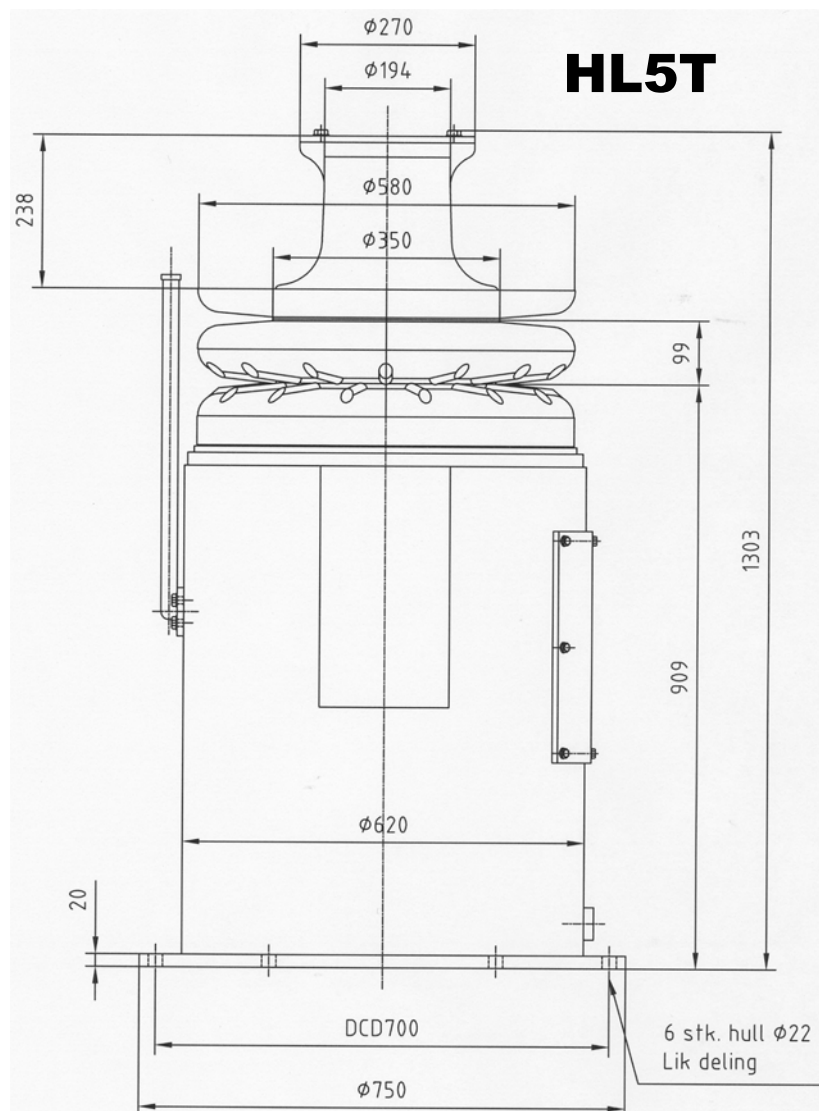

MÅLSKISSER

DIM.SKETCHES

HL3C

HL5T

LINEKVEILER

POSTBOX 113 – 1620 GRESSVIK – NORWAY

Tel. +47 69360700 – Fax: +47 69360701

E-mail: rapphs@rapphs.no – www.rappmarine.com

RAPP HYDEMA SYD