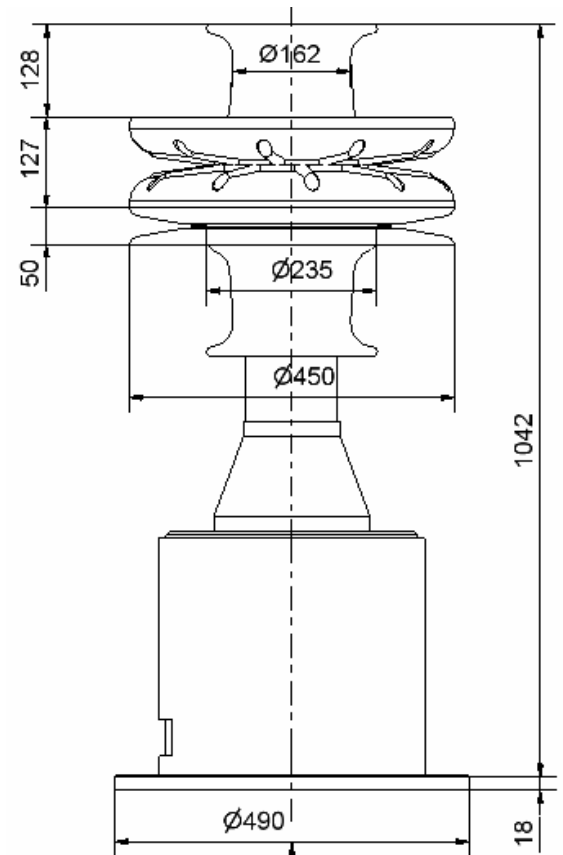

HL2T

POSTBOX 113 – 1620 GRESSVIK – NORWAY

Tel. +47 69360700 – Fax: +47 69360701

E-mail: rapphs@rapphs.no – www.rappmarine.com

RAPP HYDEMA SYD