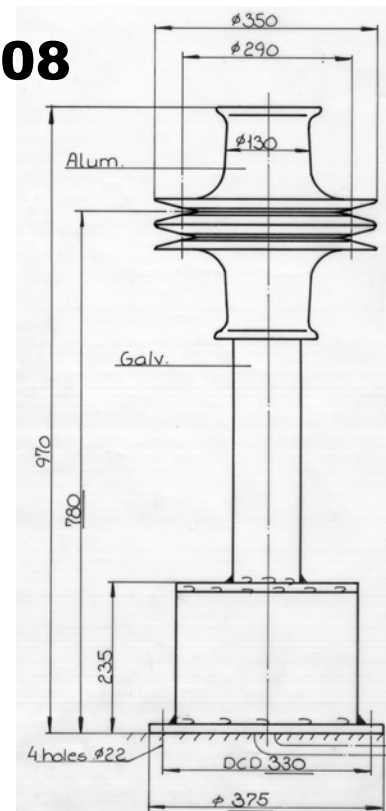

MÅLSKISSER

DIM.SKETCHES

HL08

POSTBOX 113 – 1620 GRESSVIK – NORWAY

Tel. +47 69360700 – Fax: +47 69360701

E-mail: rapphs@rapphs.no – www.rappmarine.com

RAPP HYDEMA SYD