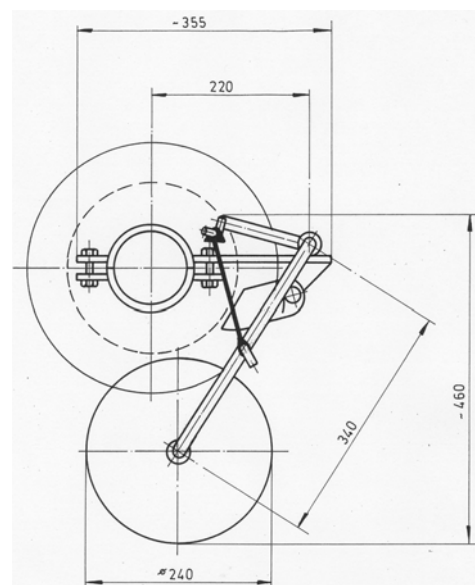

LINEKVEILER

POSTBOX 113 – 1620 GRESSVIK – NORWAY

Tel. +47 69360700 – Fax: +47 69360701

E-mail: rapphs@rapphs.no – www.rappmarine.com

RAPP HYDEMA SYD