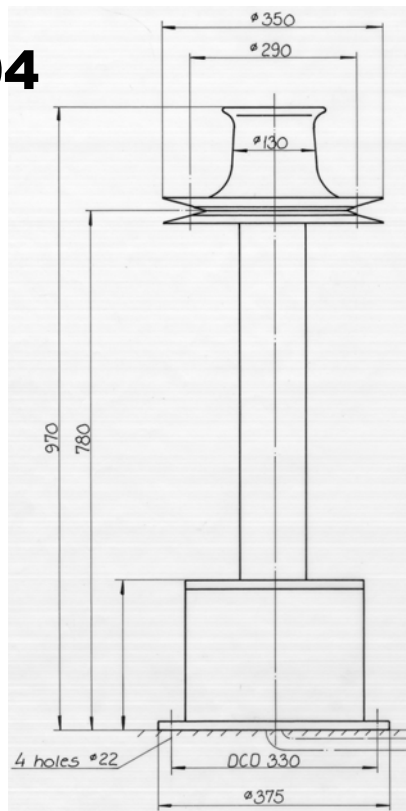

MÅLSKISSER

DIM.SKETCHES

HL04