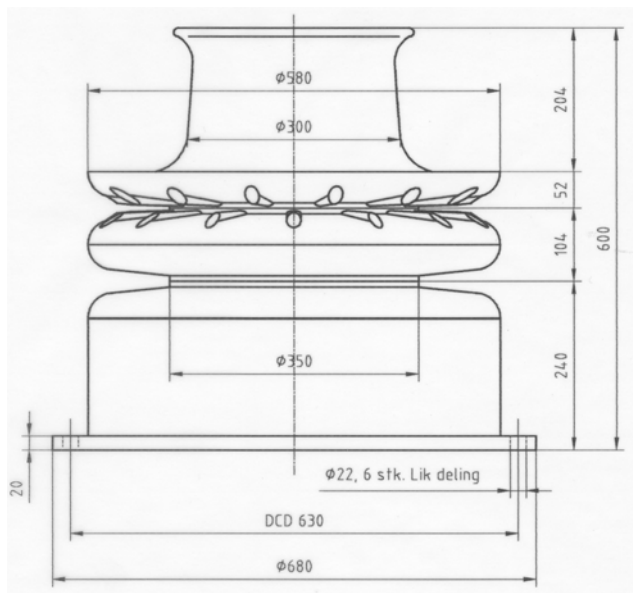

MÅLSKISSER

DIM.SKETCHES

HL3C