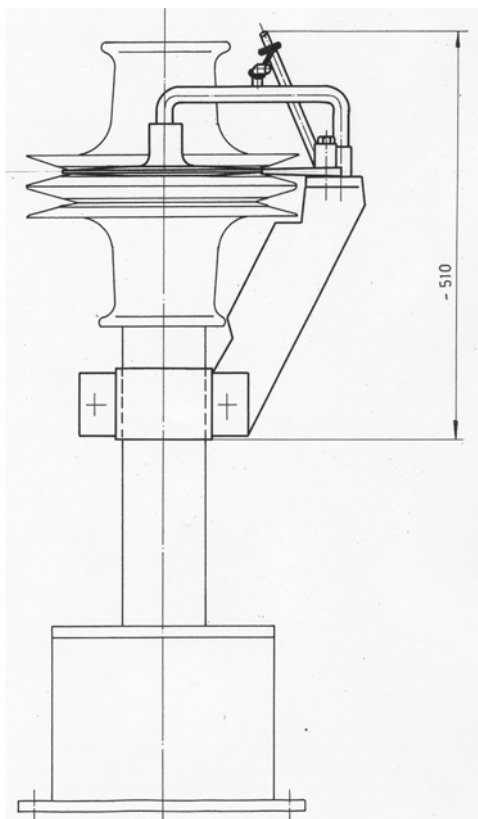

LINEKVEILER

POSTBOX 113 – 1620 GRESSVIK – NORWAY

Tel. +47 69360700 – Fax: +47 69360701

E-mail: rapphs@rapphs.no – www.rappmarine.com

RAPP HYDEMA SYD